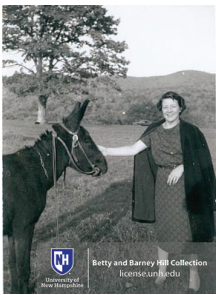

Betty and Barney Hill Image Collection

Category

Images/Betty and Barney Hill

Betty and Barney Hill: The Images

Learn more

Betty and Barney Hill lived in Portsmouth, New Hampshire. Betty (1919-2004) was a social worker, with a degree from the University of New Hampshire (UNH), and Barney (1923-1969)

was a United States postal worker. The couple were catapulted into the international spotlight when in September 1961 they claimed to have been abducted by aliens in the White Mountains of New Hampshire. Their story is said to be the first well-documented, feasibly legitimate UFO abduction in history. The Hills are also of interest as an interracial couple in New England in the 60s, which was unusual for the time. Betty Hill became one of the most well-known voices in UFO research; she continued her research into UFOs for the remainder of her life, even after Barney's sudden death in 1969.