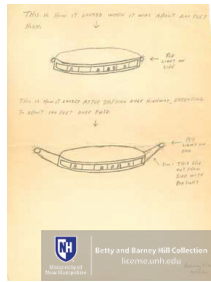

Betty and Barney Hill Image Collection

Category

Images/Betty and Barney Hill

Betty and Barney Hill: The Images

Learn more

Betty and Barney Hill lived in Portsmouth, New Hampshire. Betty (1919-2004) was a social worker, with a degree from the University of New Hampshire (UNH), and Barney (1923-1969)